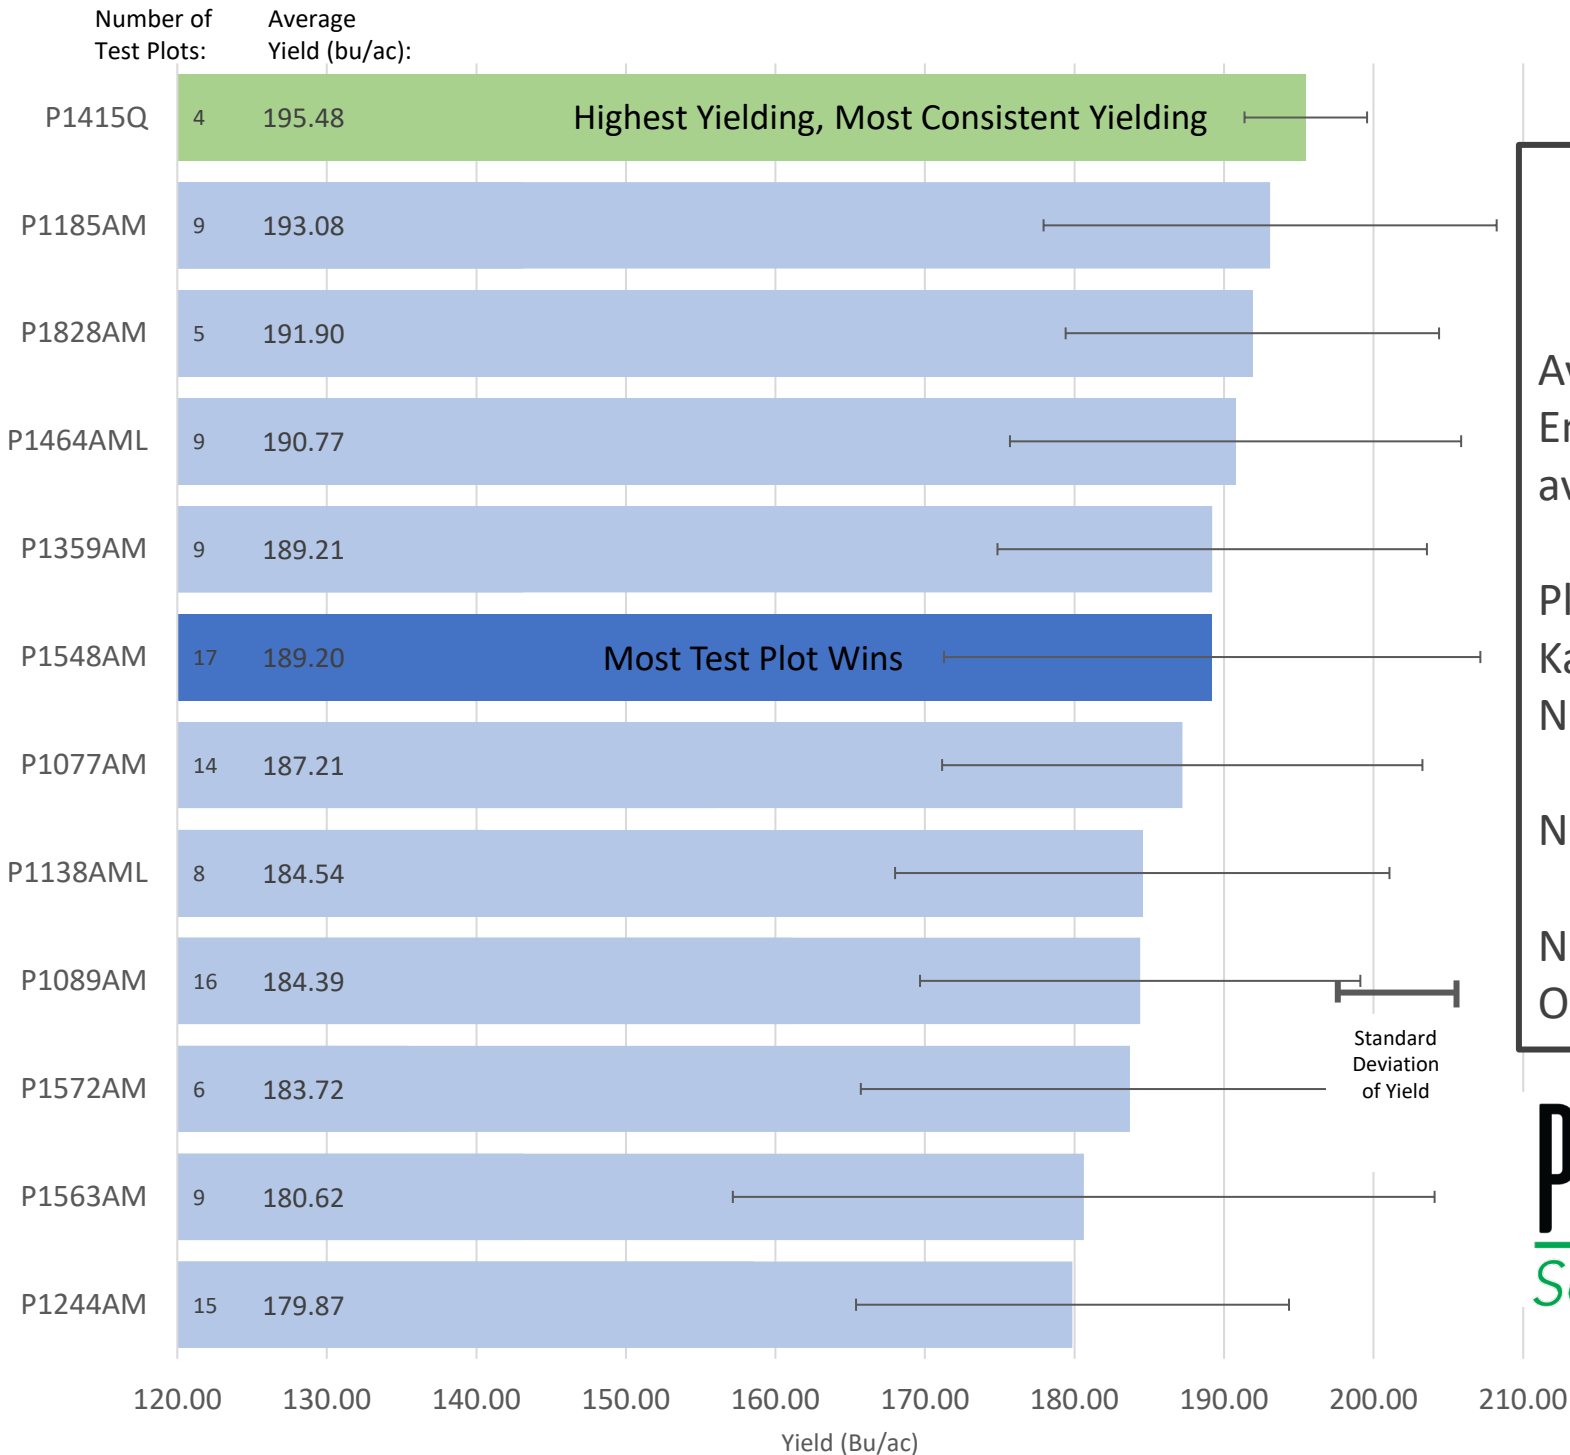

2020 Extra High Yield Environment Hybrid Comparison

2020 Test Plot Analysis

Extra High Yield Environment: Plot average = 250 BPA+

Plot Locations: NE Kansas, Richardson Co. NE

Number of Plots: 12

Number of Observations: 71

2020 High Yield Environment Hybrid Comparison

2020 Test Plot Analysis

High Yield Environment:
Plot average = 200-250
BPA

Plot Locations: NE
Kansas, Richardson Co.
NE

Number of Plots: 39

Number of
Observations: 167

2020 Average Yield Environment Hybrid Comparison

2020 Test Plot Analysis

Average Yield Environment: Plot average = 150-200 BPA

Plot Locations: NE Kansas, Richardson Co. NE

Number of Plots: 16

Number of Observations: 121