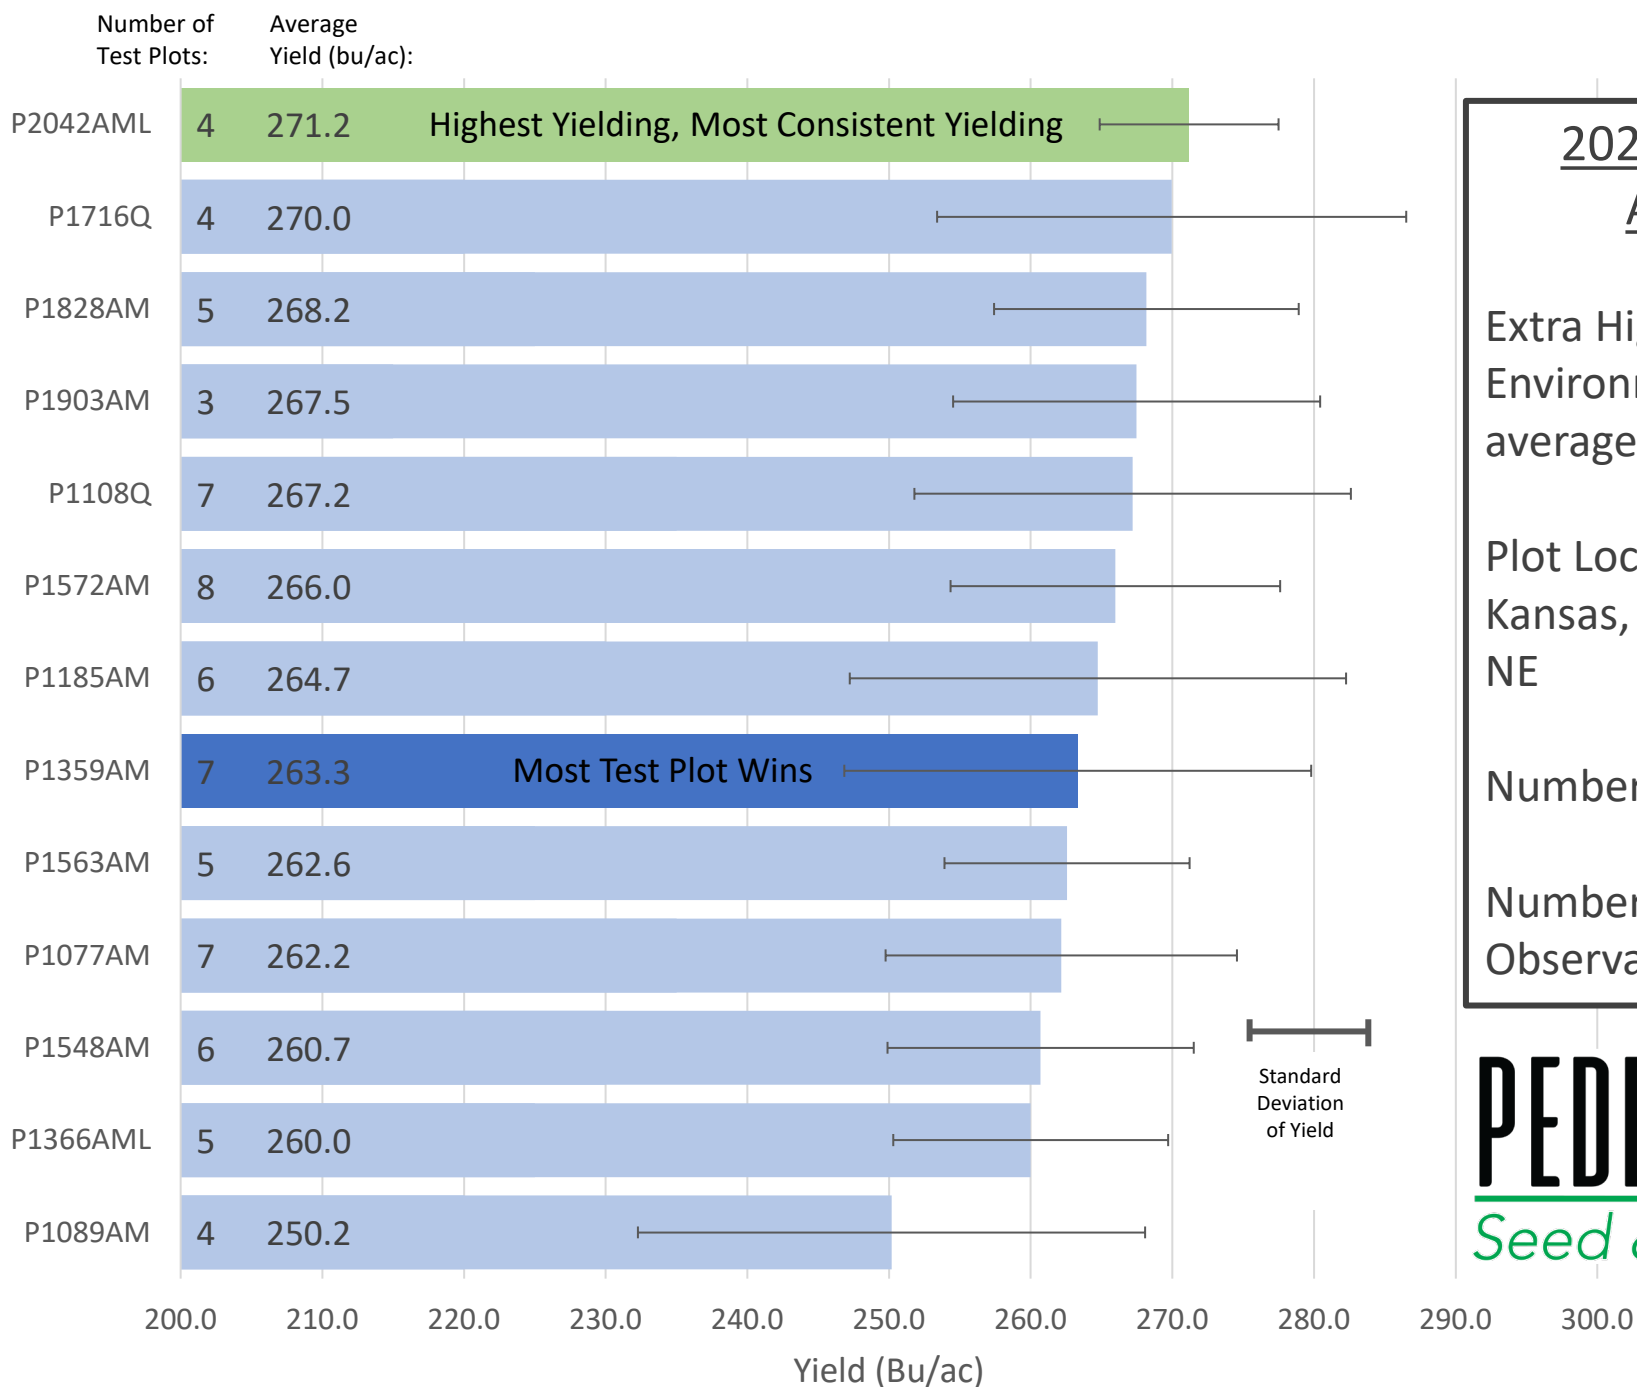

2020 Extra High Yield Environment Hybrid Comparison

2020 Test Plot Analysis

Extra High Yield Environment: Plot average = 250 BPA+

Plot Locations: NE Kansas, Richardson Co. NE

Number of Plots: 12

Number of Observations: 71

2020 High Yield Environment Hybrid Comparison

2020 Test Plot Analysis

High Yield Environment:
Plot average = 200-250
BPA

Plot Locations: NE
Kansas, Richardson Co.
NE

Number of Plots: 39

Number of
Observations: 167

2020 Average Yield Environment Hybrid Comparison

2020 Test Plot Analysis

Average Yield Environment: Plot average = 150-200 BPA

Plot Locations: NE Kansas, Richardson Co. NE

Number of Plots: 16

Number of Observations: 121