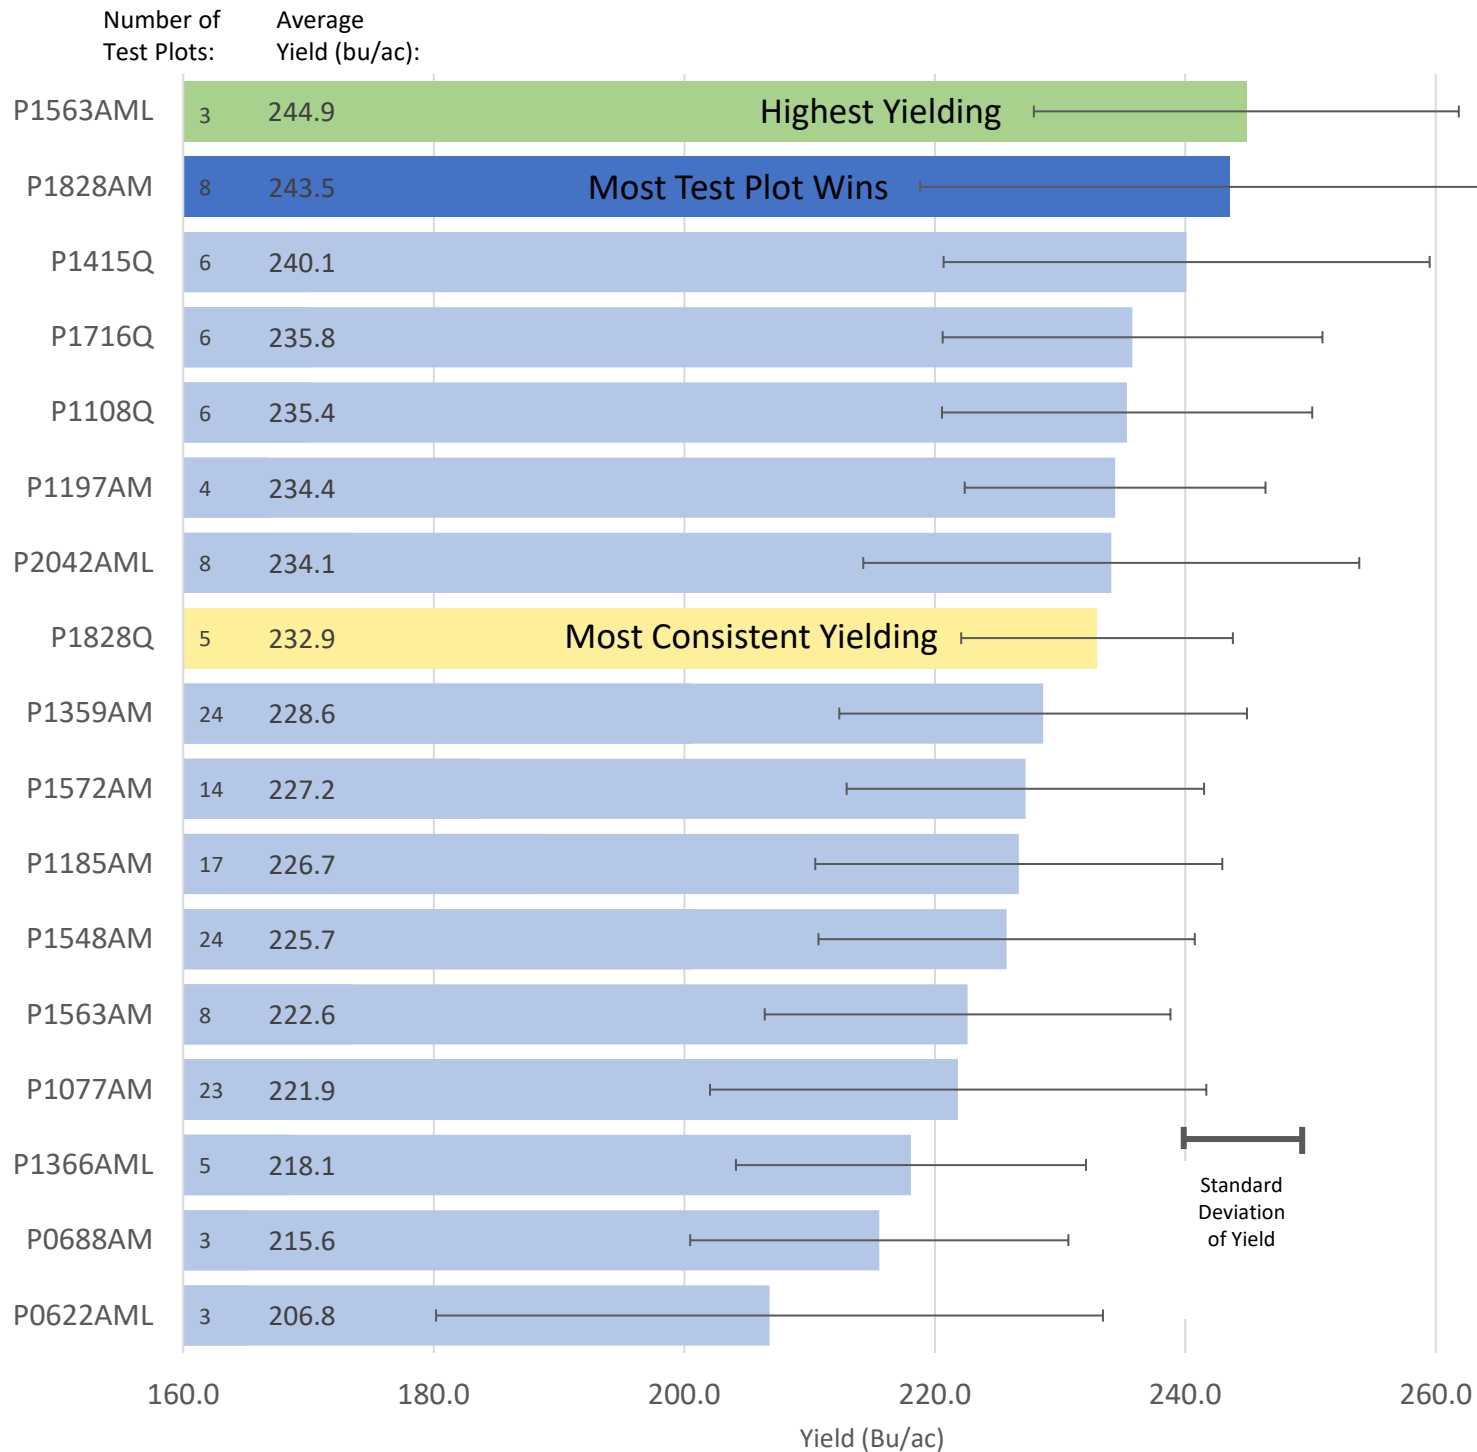

2020 Extra High Yield Environment Hybrid Comparison

2020 Test Plot Analysis

Extra High Yield Environment: Plot average = 250 BPA+

Plot Locations: NE Kansas, Richardson Co. NE

Number of Plots: 12

Number of Observations: 71

2020 High Yield Environment Hybrid Comparison

2020 Test Plot Analysis

High Yield Environment:
Plot average = 200-250
BPA

Plot Locations: NE
Kansas, Richardson Co.
NE

Number of Plots: 39

Number of
Observations: 167

2020 Average Yield Environment Hybrid Comparison

2020 Test Plot Analysis

Average Yield Environment: Plot average = 150-200 BPA

Plot Locations: NE Kansas, Richardson Co. NE

Number of Plots: 16

Number of Observations: 121